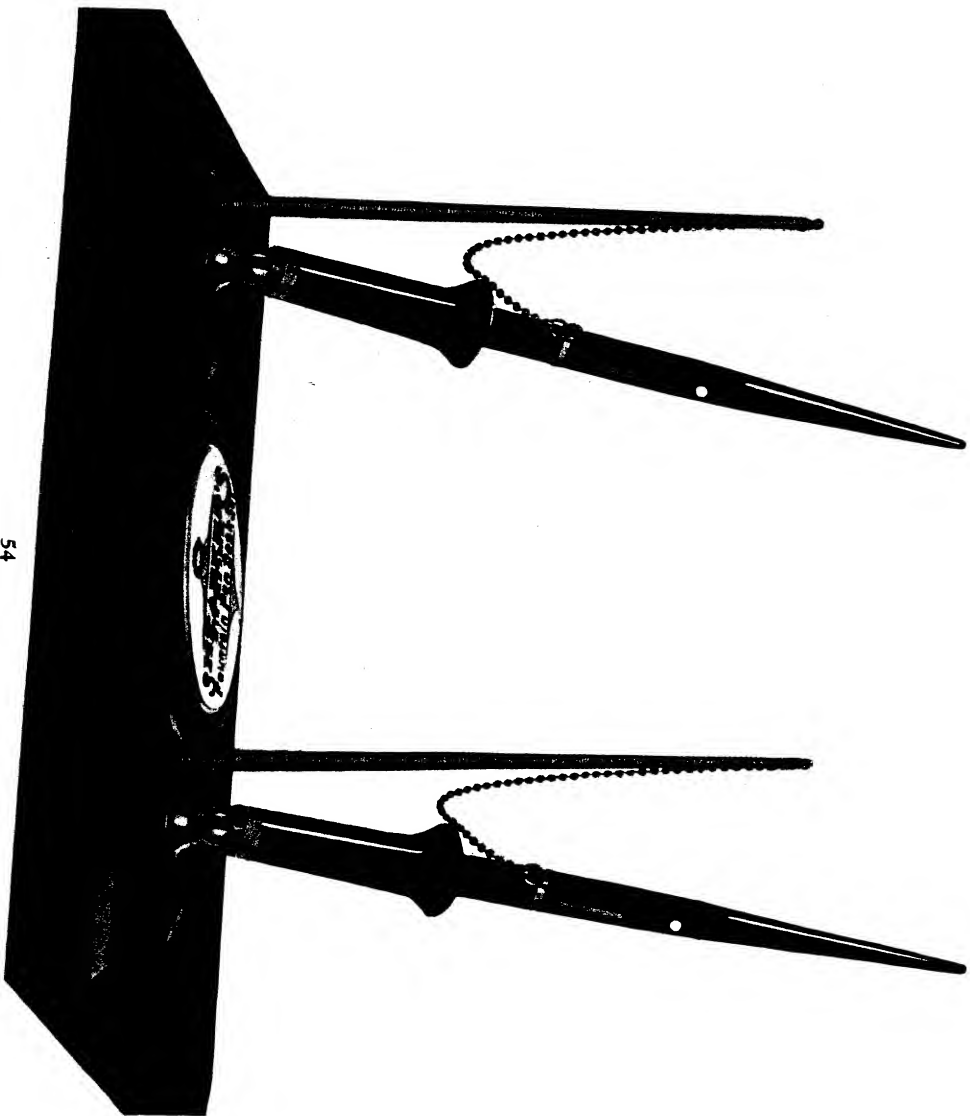

SHEAFFER'S

DESK FOUNTAIN-PEN SETS FOR HOTELS

THE double hotel desk set with two matched Lifetime desk fountain-pens provides generous space in the center of the base, for the advertisement of the merchant contributing the desk set to the hotel.

Bases are of jet black Carrara glass. The receptacles and Lifetime pens are of unbreakable Radite, guaranteed for a lifetime.

This plan should enable any Sheaffer account to sell many local merchants one or more of either the single or double desk fountain-pen sets for advertising purposes.

The hotel, bank, library or other semi-public place, would be happy indeed to receive one of these sets. And the publicity accorded the merchant's ad will repay him many times over for the initial cost of the set.

Space set aside for the glass ad is $3\frac{1}{2}$ inches in diameter. The design is hand decorated in many colors.

Spring and chain attachments are supplied as standard equipment on all sets. If the spring and chain attachment is not wanted, or if a long (24 inch) chain is desired the order must so specify.

No. 54 (Qakob)—Double set with individual hand colored glass ad and two matched Lifetime desk fountain-pens. Base 10 x $5\frac{1}{2}$ x 1. See illustration..... List $37.50

No. 55 (Quick)—Same as No. 54 except that glass disc for ad is not decorated, furnished plain..... List $35.00

54

••◆ 16 ◆••